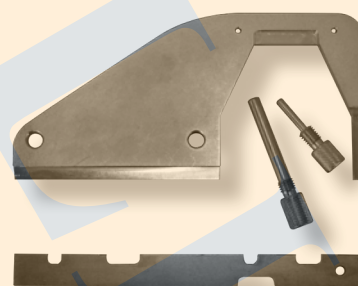

G FORD MAZDA NOVO

MADE IN ITALY
€ 79
GO CODE **878**
4 pc. 1 Kg

FORD MAZDA Mondeo 3, 6, CX-7

Para mais aplicações, veja

THE^{TOOL}FINDER™

1.0	1.1	1.2	1.3	1.4	1.5	1.6	1.7	1.8	1.9
2.0	2.1	2.2	2.3	2.4	2.5	2.6	2.7	2.8	2.9
3.0	3.1	3.2	3.3	3.4	3.5	3.6	3.7	3.8	3.9
4.0	4.1	4.2	4.3	4.4	4.5	4.6	4.7	4.8	4.9