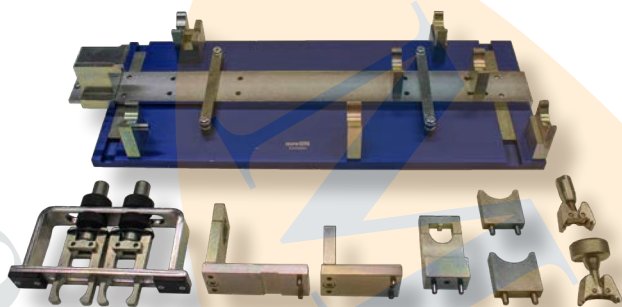

**KIT DE CONFIGURAÇÃO
ADAPTÁVEL A MOTORES**

1. **AUDI** A1/A1 Sportback, A3 Cabrio, A3/A3 Sportback, A4, A4 allroad, A4 Cabrio, A4 quattro, A5 Cabriolet, A5 Coupe, A5 Sportback, A6, A6 quattro, A8, Q3, Q5, Q7, TT
2. **SKODA** Fabia II, Octavia II, Praktik, Rapid, Rapid Spaceback, Roomster, Superb II, Yeti, Yeti Outdoor
3. **SEAT** Alhambra, Altea/Altea XL, Exeo, Ibiza, Leon, Toledo
4. **VW** Amarok, Beetle/Coccinelle/Maggiolino, Caddy/Caddy Maxi, CC, Crafter, Eos, Golf Plus, Golf V Estate, Golf VI, Golf VI Cabrio, Golf VI Estate, Jetta, Passat, Passat Alltrack, Passat CC, Phaeton, Polo, Scirocco, Sharan, Tiguan, Touareg, Touran, Transporter T5, Transporter T6, Transporter T7, Transporter T8, Transporter T9, Transporter T10, Transporter T11, Transporter T12, Transporter T13, Transporter T14
5. **PORSCHE** Cayenne

MADE IN ITALY

€ 799

GO CODE **822**

15 pc. 12 Kg

Para mais aplicações, veja

THE TOOLFINDER™

1.0	1.1	1.2	1.3	1.4	1.5	1.6	1.7	1.8	1.9
2.0	2.1	2.2	2.3	2.4	2.5	2.6	2.7	2.8	2.9
3.0	3.1	3.2	3.3	3.4	3.5	3.6	3.7	3.8	3.9
4.0	4.1	4.2	4.3	4.4	4.5	4.6	4.7	4.8	4.9