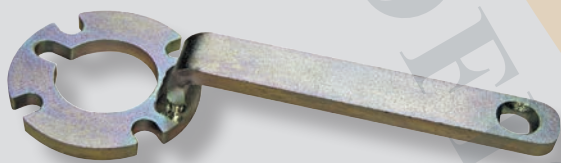

MADE IN ITALY

€ 109

GO CODE **814**

7 pc. 1,6 Kg

KIT DE CONFIGURAÇÃO ADAPTÁVEL A MOTORES

VOLVO C30, S40, S80, V50, V70, C70
PEUGEOT 407, 407 Coupe, 607
JAGUAR S-Type
LAND ROVER Discovery 3, Discovery 4, Range Rover Sport

MADE IN ITALY

€ 49.90

GO CODE **815**

5 pc. 0,4 Kg

KIT DE CONFIGURAÇÃO ADAPTÁVEL A MOTORES

VOLVO C30, S40, V50, S80, V70
FORD Focus, Mondeo, C-MAX, Focus C-MAX, Galaxy, S-MAX, Fiesta, Cougar, Tourneo Connect, Transit Connect, Fusion, Puma, Transit, Cortina/Taurus, Maverick
MAZDA 121, 2, 6, MPV, Tribute, 5, MX-5, 3

Para mais aplicações, veja

THE^{TOOL}FINDER™

1.0	1.1	1.2	1.3	1.4	1.5	1.6	1.7	1.8	1.9
2.0	2.1	2.2	2.3	2.4	2.5	2.6	2.7	2.8	2.9
3.0	3.1	3.2	3.3	3.4	3.5	3.6	3.7	3.8	3.9
4.0	4.1	4.2	4.3	4.4	4.5	4.6	4.7	4.8	4.9

Para mais aplicações, veja

THE^{TOOL}FINDER™

1.0	1.1	1.2	1.3	1.4	1.5	1.6	1.7	1.8	1.9
2.0	2.1	2.2	2.3	2.4	2.5	2.6	2.7	2.8	2.9
3.0	3.1	3.2	3.3	3.4	3.5	3.6	3.7	3.8	3.9
4.0	4.1	4.2	4.3	4.4	4.5	4.6	4.7	4.8	4.9