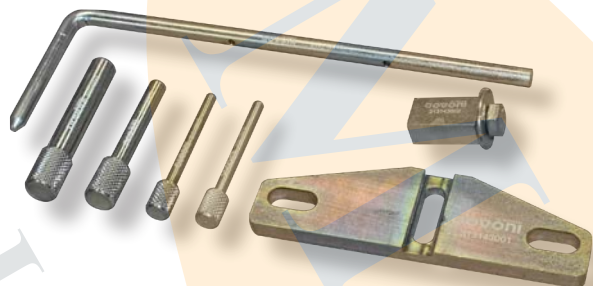

24H/7
WEB SERVICE

TOOLFINDER

MADE IN ITALY

€ 109

GO CODE **814**

7 pc. 1,6 Kg

KIT DE CONFIGURAÇÃO ADAPTÁVEL A MOTORES

VOLVO C30, S40, S80, V50, V70, C70
PEUGEOT 407, 407 Coupe, 607
JAGUAR S-Type
LAND ROVER Discovery 3, Discovery 4, Range Rover Sport