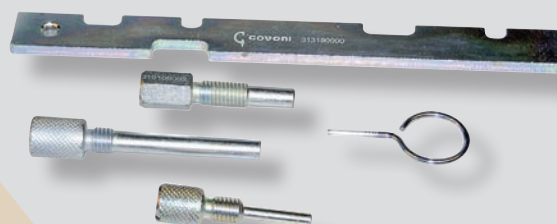

24H/7
WEB SERVICE

TOOLFINDER

MADE IN ITALY

€ 109

GO CODE **814**

7 pc. 1,6 Kg

KIT DE CONFIGURAÇÃO ADAPTÁVEL A MOTORES

VOLVO C30, S40, S80, V50, V70, C70
PEUGEOT 407, 407 Coupe, 607
JAGUAR S-Type
LAND ROVER Discovery 3, Discovery 4, Range Rover Sport