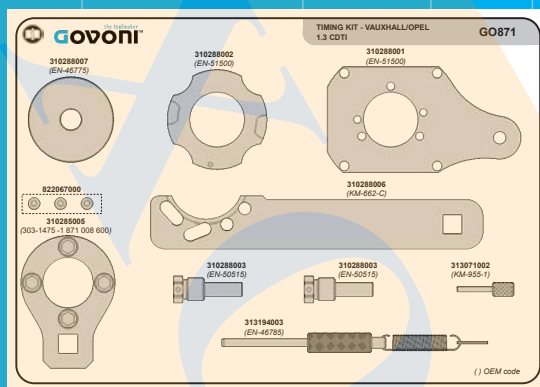

24H/7
WEB SERVICE

TOOLFINDER

MADE IN ITALY

€ 109

GO CODE **814**

7 pc. 1,6 Kg

KIT DE CONFIGURAÇÃO ADAPTÁVEL A MOTORES

VOLVO C30, S40, S80, V50, V70, C70
PEUGEOT 407, 407 Coupe, 607
JAGUAR S-Type
LAND ROVER Discovery 3, Discovery 4, Range Rover Sport