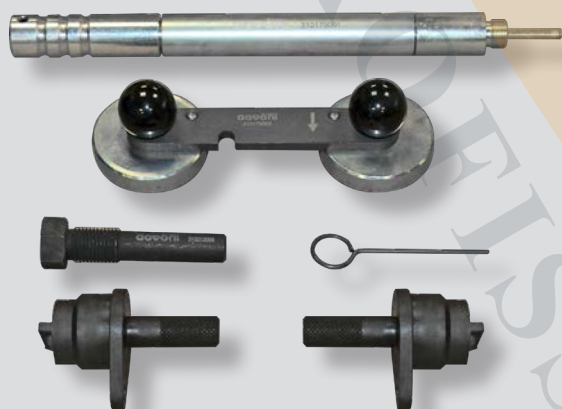

MADE IN ITALY

€ 189

GO CODE **708**

6 pc. 1,1 Kg

KIT DE CONFIGURAÇÃO ADAPTÁVEL A MOTORES

AUDI A1, A2, A3, A3 Cabrio, A4
SKODA Fabia, Roomster, Octavia, Yeti
SEAT Alhambra, Cordoba, Ibiza
VW Polo, Caddy, Caddy Maxi, Golf, Golf Plus, Golf Estate

Para mais aplicações, veja

THE TOOLFINDER™

1.0	1.1	1.2	1.3	1.4	1.5	1.6	1.7	1.8	1.9
2.0	2.1	2.2	2.3	2.4	2.5	2.6	2.7	2.8	2.9
3.0	3.1	3.2	3.3	3.4	3.5	3.6	3.7	3.8	3.9
4.0	4.1	4.2	4.3	4.4	4.5	4.6	4.7	4.8	4.9

G VW GROUP