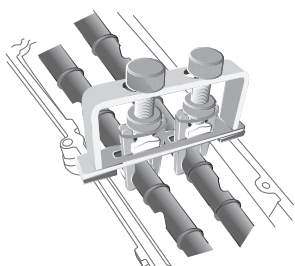

MADE IN ITALY

€ 799

GO CODE **822**

15 pc. 12 Kg

Para mais aplicações, veja

THE TOOLFINDER™

1.0	1.1	1.2	1.3	1.4	1.5	1.6	1.7	1.8	1.9
2.0	2.1	2.2	2.3	2.4	2.5	2.6	2.7	2.8	2.9
3.0	3.1	3.2	3.3	3.4	3.5	3.6	3.7	3.8	3.9
4.0	4.1	4.2	4.3	4.4	4.5	4.6	4.7	4.8	4.9