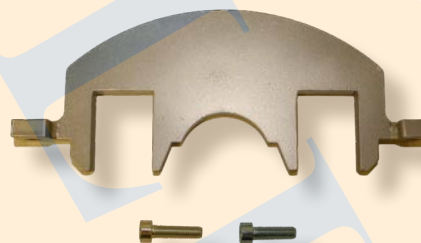

MADE IN ITALY

€ 59

GO CODE **863**

3 pc. 0,6 Kg

KIT DE CONFIGURAÇÃO ADAPTÁVEL A MOTORES

MB GLK, Classe E, Classe E Coupe/Cabriolet, GLK, Classe C, Sprinter, Vito, Viano, CLS, Classe S, Classe C Coupe, Classe M, Classe B, SLK, Classe A, CLA Coupe, GLA, Classe V, CLA Shooting Brake, GLE, GLC, Valente, SLC
JEEP Compass

Para mais aplicações, veja

THETOOLFINDER™

1.0	1.1	1.2	1.3	1.4	1.5	1.6	1.7	1.8	1.9
2.0	2.1	2.2	2.3	2.4	2.5	2.6	2.7	2.8	2.9
3.0	3.1	3.2	3.3	3.4	3.5	3.6	3.7	3.8	3.9
4.0	4.1	4.2	4.3	4.4	4.5	4.6	4.7	4.8	4.9