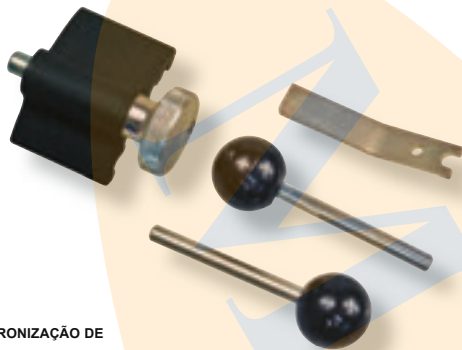

KIT DE SINCRONIZAÇÃO DE MOTORES

MADE IN ITALY

- **AUDI** A3, A4, A4 quattro, A6, A3 Cabrio, A4 Cabrio
- **SKODA** Fabia, Octavia/Octavia Tour, Roomster, Octavia II, Superb II, Fabia II, Superb Leon, Toledo, Alhambra, Cordoba, Ibiza, Altea/Altea XL
- **SEAT**
- **VW** Bora, Golf IV, Golf IV Estate, Polo, Sharan, Beetle, Touran, Transporter T5, Golf Plus, Golf V, Golf V Estate, Jetta, Caddy/Caddy Maxi, Passat, Tiguan, Eos
- **FORD** Galaxy, Granada/Scorpio, Transit

€66,00

GO CODE **753**
con 4 pz. 0,3 Kg

Para mais aplicações por favor consultar **THE TOOLFINDER™**

1.0	1.1	1.2	1.3	1.4	1.5	1.6	1.7	1.8	1.9
2.0	2.1	2.2	2.3	2.4	2.5	2.6	2.7	2.8	2.9
3.0	3.1	3.2	3.3	3.4	3.5	3.6	3.7	3.8	3.9
4.0	4.1	4.2	4.3	4.4	4.5	4.6	4.7	4.8	4.9