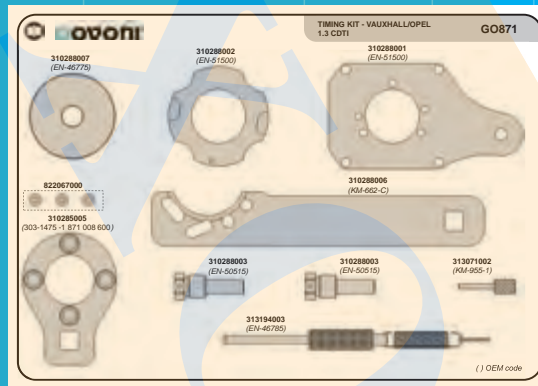

LAND ROVER

LAND ROVER

MADE IN ITALY

KIT DE SINCRONIZAÇÃO MOTORIZADA ADAPTÁVEL

€399,90

LAND ROVER

Discovery, Discovery Sport, Range Rover Evoque, Range Rover Evoque Convertible, Range Rover Sport, Range Rover Velar